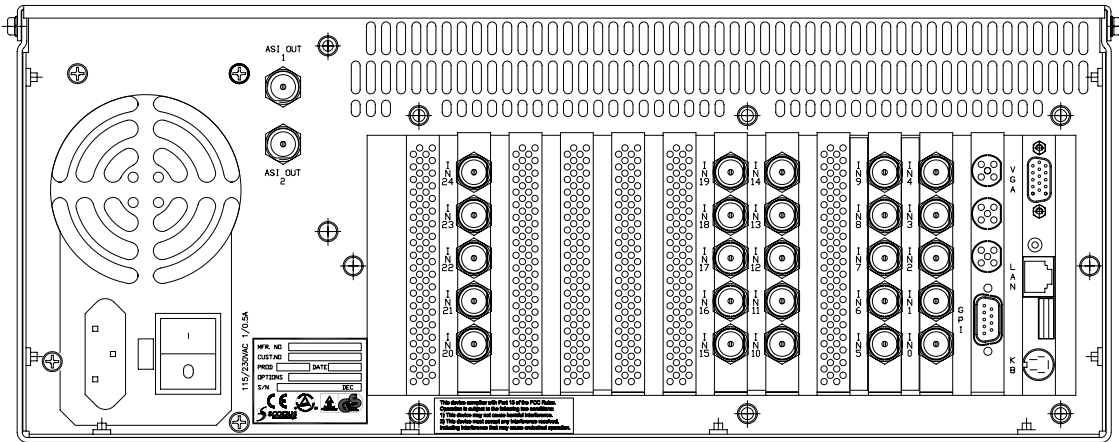

STATISTICAL MULTIPLEXER

RTM-3800

Inputs

1. **DVB-ASI:** 10/15/19/25 inputs
2. Interface: Copper
   - TS bit rate: Up to 120 Mbps

Outputs

- Variable Output Rate
- **DVB-ASI: Dual output**
  - Interface: Copper
  - TS bit rate (unscrambled): Up to 120 Mbps
  - TS bit rate (Scrambled): Up to 78 Mbps
- **DVB-PDH (optional):** Dual output
  - Protocol: ATM AAL-1
  - Data rates: DS3, E3
- **G.703 (optional):** Dual output
  - Unframed, E2 or E3
  - FEC (optional): DVB-C FEC

Processing

1. **Re-Multiplexing (all inputs)**
2. Service level
   - Component level
3. **Statistical Multiplexing**
4. CODICO® SM-3010 Statistical Multiplexing Support up to 20 CODICO® E-1200 encoders
5. **TS Processing**
6. PID Remapping
   - PCR Restamping
   - PSI/SI DVB Table Processing and Injection
   - CODICO® SI-3050 PSI/SI Generator Support for DVB Table editing and EPG insertion

Conditional Access (optional)

1. DVB-Scrambling
   - CODICO® CAS-5020 CODICrypt® Support
   - Multi-channel BISS scrambling
2. **Simulcrypt**
3. Interface: 100BaseT, ASI
   - CAS: Irdeto®, Viaccess®, Nagravision®, Comverint, NDS, MediaGuard®, VideoGuard®, Conax®, ChinaCrypt®, Cryptoworks, other

Control and Monitoring

1. **Local**
2. Extensive Front Panel Control
   - Local terminal and RS-232
   - Configuration files
3. **Remote**
4. CODICO® NMS-4000 via Ethernet TCP/IP (optional)
   - Software upgrade
   - Telnet access via Ethernet

Physical Details

1. 4RU high unit Free-standing or rack-mountable (19" rack)
   - 17.5 X 48.2 X 45.7cm
   - 7" X 19" X 18"
   - Weight: 11 Kg / 22 lbs
2. **Power**
3. Voltage: 90-260 V AC, 50/60Hz
   - -48VDC (optional)
   - Power consumption: 110 Watt max

Compliance

1. **EMC**
2. FCC part 15 (class A)
   - CE
3. **Safety**
4. CE • CB • cTUVus • UL60950 • GS

Operating Conditions

1. **Operation**
2. Temperature: 0°C - 45°C
   - Humidity: 5% - 85% non-condensing
3. **Storage & Transportation**
4. Temperature: -40°C - 70°C
   - Humidity: 0% - 95% non-condensing

Corporate Office
Scopus Network Technologies Ltd.
10 Ha'amal St., Park Afek
Rosh Ha'ayin, 48092, Israel
Tel: +972 3 9007777
Fax: +972 3 9007888

AMERICAS
Scopus Network Technologies Inc.
100 Overlook Center Drive
Princeton, New Jersey 08540
Tel: +1 609 987 8090
Fax: +1 609 987 8095

CHINA OFFICE
Scopus Network Technologies, China
Suite 1912, Tower A, Henderson Center
No. 18 Jianguomennei Avenue
Dongcheng District
Beijing 100005, China
Tel: +86 10 651 87701/2/3
Fax: +86 10 651 87704

REPRESENTATION OFFICES
Brazil
Tel: +55 12 9121 1092
Fax: +55 12 3923 9208

Germany
Tel: +49 69 9500 2255
Fax: +49 69 9500 2266

India
Tel: +91 22 5593 9291
Telefax: +91 22 5593 9299

Japan
Tel: +81 3 5778 7073
Fax: +81 3 5717 6092

Mexico
Tel: +52 55 1952 1396
Fax: +52 55 5868 5329

Russia
Tel: +7 095 789 3580
Fax: +7 095 789 3579

UK & Scandinavia
Tel: +44 208 610 6038
Fax: +44 208 610 6818

E-mail: info@scopus.net
www.scopus.net